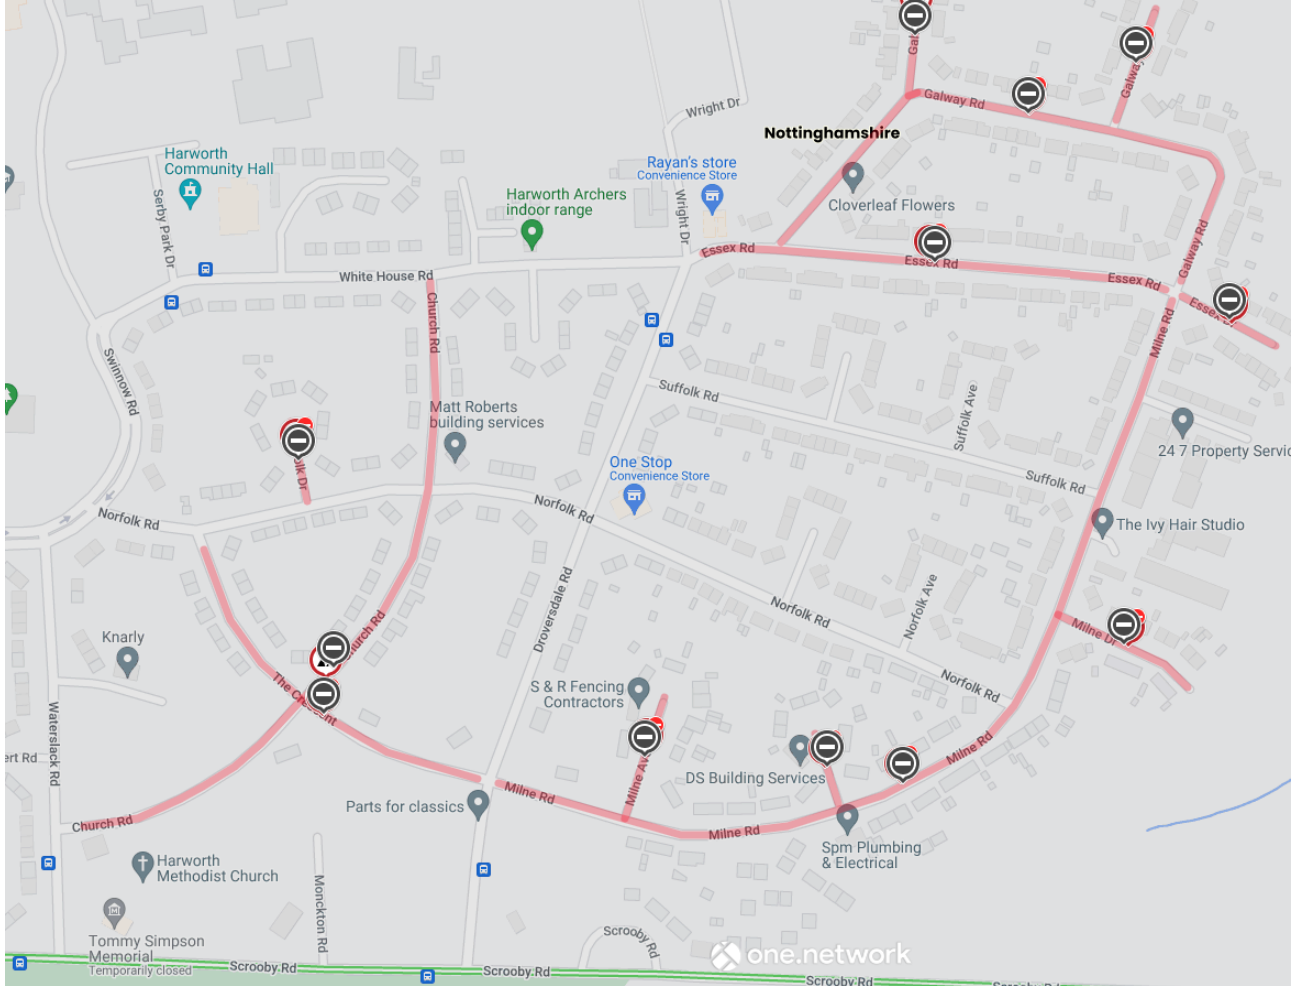

**Emergency
Contact**

NCC 0300 500 8080 (24 hours)

Roadworks information at www.nottinghamshire.gov.uk/roadworks

Parking Restrictions at <http://www.nottinghamtraffweb.co.uk/>

Bircotes